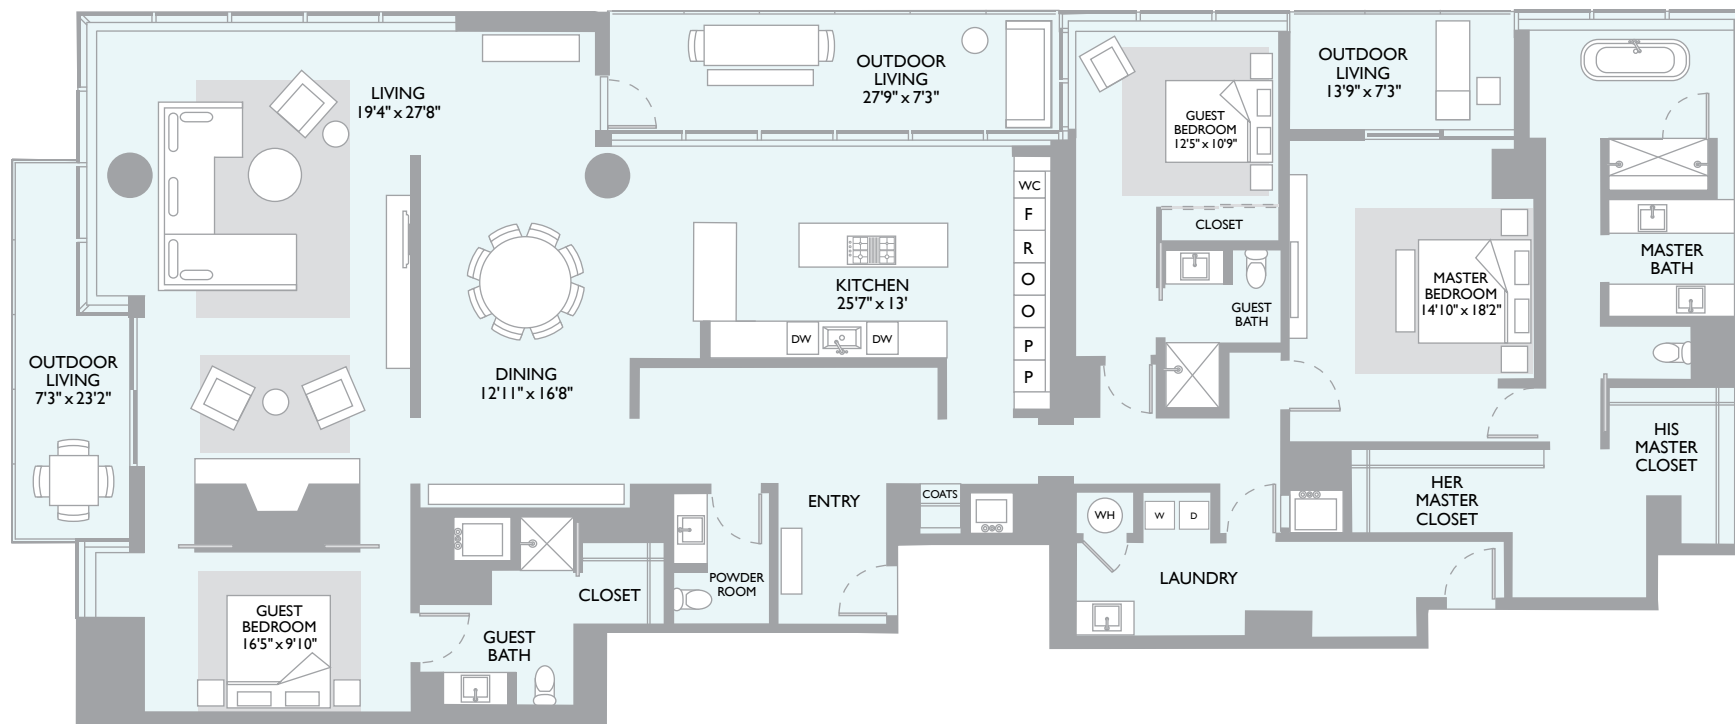

AUSTIN
THE RESIDENCES

W PENTHOUSE I

4003 SF / 3562 SF Interior / 441 SF Balcony / 3 Bedrooms
3.5 Bathrooms / 3 Balconies / Northwest Corner
EXPLORE WAUSTINRESIDENCES.COM OR 512.322.9221

A CJUF II STRATUS BLOCK 21 LLC PROJECT. THE RESIDENCES AT W AUSTIN ARE NOT OWNED, DEVELOPED OR SOLD BY STARWOOD HOTELS & RESORTS WORLDWIDE, INC., CJUF II STRATUS BLOCK 21 LLC OR THEIR AFFILIATES. CJUF II STRATUS BLOCK 21 LLC USES THE W® TRADEMARKS AND TRADE NAMES UNDER A LICENSE FROM STARWOOD HOTELS & RESORTS WORLDWIDE, INC. STARWOOD HOTELS & RESORTS WORLDWIDE, INC. AND THEIR AFFILIATES ARE NOT RESPONSIBLE FOR THE CONTENT PRESENTED IN THIS WEB SITE, INCLUDING BUT NOT LIMITED TO ANY ADVERTISING CLAIMS, MARKETING PRACTICES, AND DATA COLLECTION, USE AND PRIVACY PRACTICES.